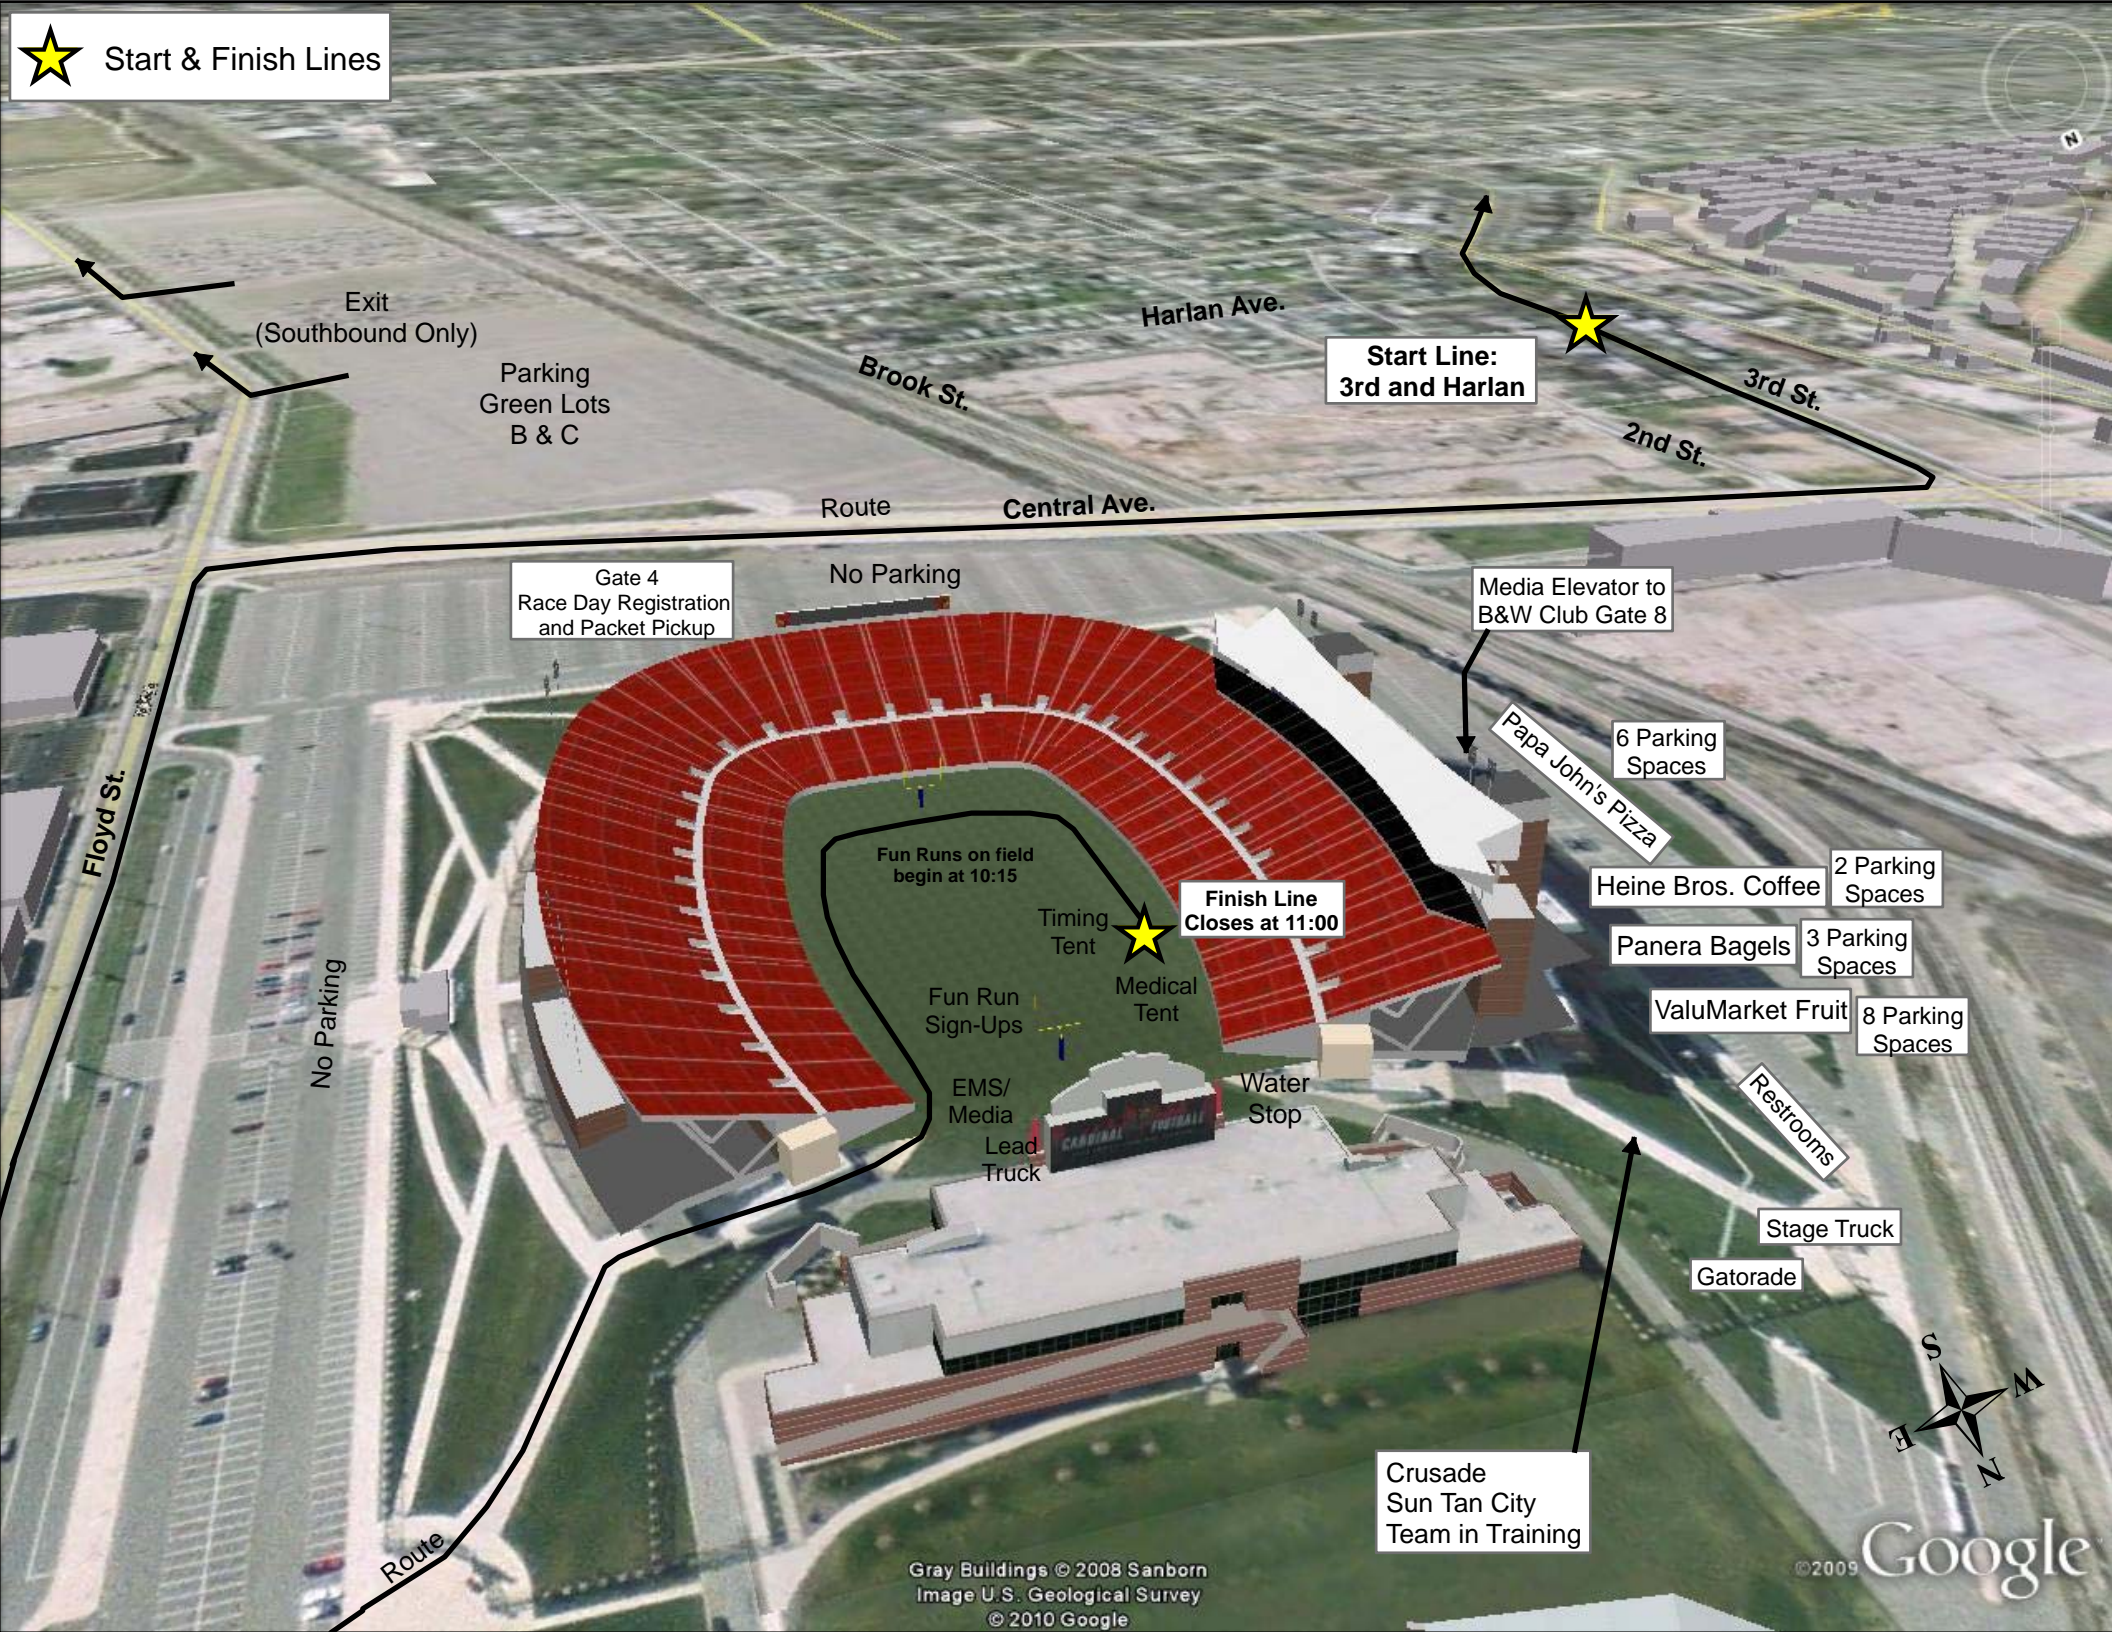

★ Start & Finish Lines

Exit (Southbound Only)

Parking Green Lots B & C

Harlan Ave.

Start Line: 3rd and Harlan

Brook St.

3rd St.

2nd St.

Route Central Ave.

Gate 4 Race Day Registration and Packet Pickup

No Parking

Media Elevator to B&W Club Gate 8

6 Parking Spaces

Papa John's Pizza

2 Parking Spaces

Heine Bros. Coffee

3 Parking Spaces

Panera Bagels

8 Parking Spaces

ValuMarket Fruit

Restrooms

Stage Truck

Gatorade

Crusade Sun Tan City Team in Training